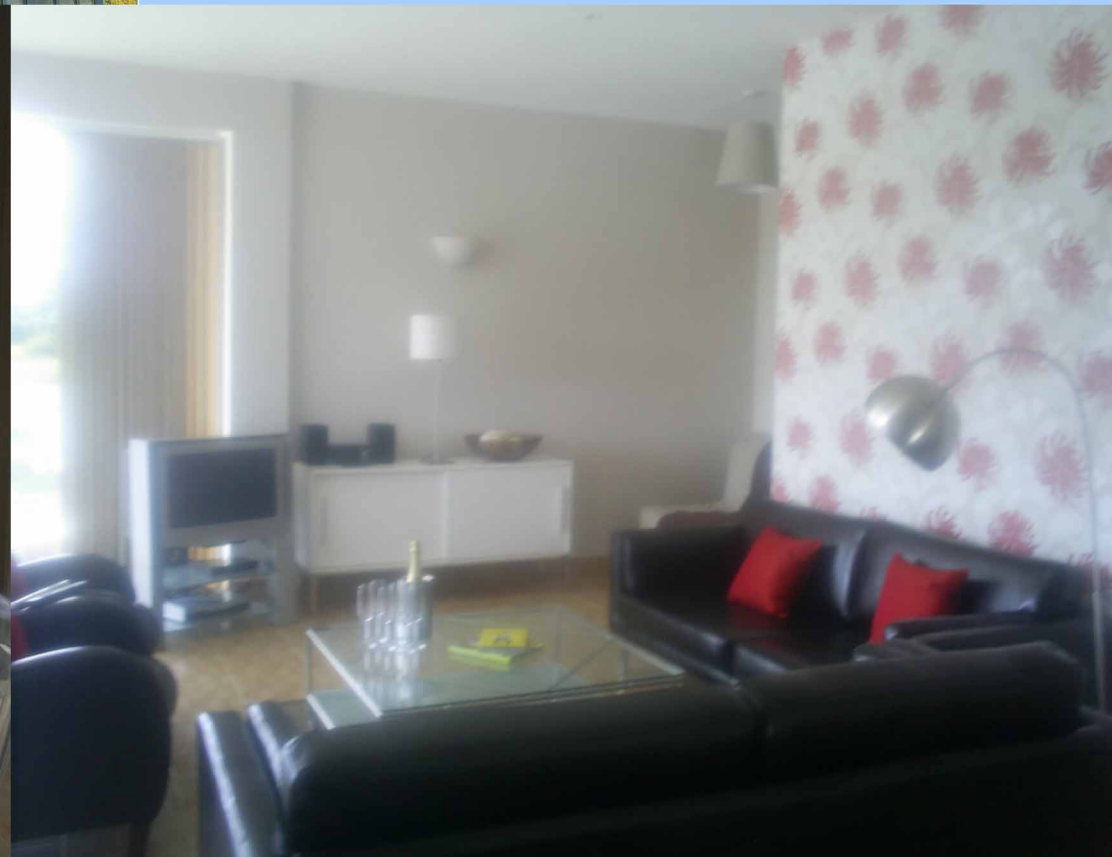

The Apartment at Pilling's Lock

Our luxury 2 bedroom apartment sleeping 4 to 6 persons is now available for short-term rental. Superbly appointed with seperate bathroom, plus en-suite, Freesat, WiFi & stunning views of the marina & surrounding countryside. Free Parking. Call us now for rates & availability
01509 620990
or email pillingslock@btinternet.com